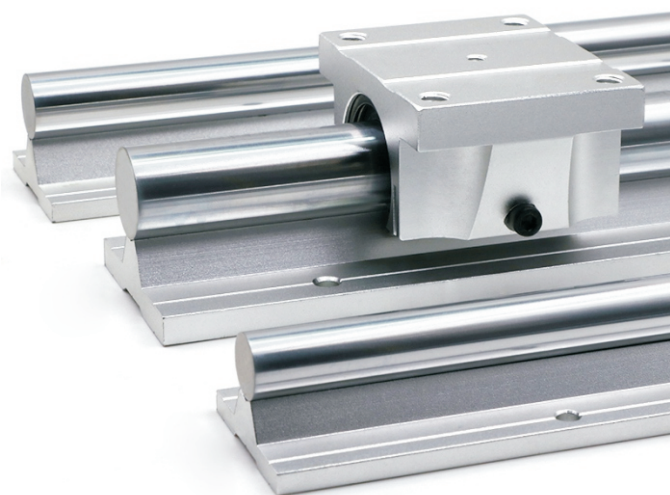

Address: 103, Varad Vinayak Complex, Sr.no. 26/1, Narhe, PUNE, 411041

www.technometent.co.in

Linear Motion Slider TBR Series TBR

Model No.	Shaft Dia.	Dimensions (mm)									Weight (kg/m)
		E	h	B	H	T	F	C	S ₁	S ₂	
TBR16	Φ 16	25	22.14	50	14.96	6	18.71	37	Φ 5.5	5.5X9.5X5.4	2.6
TBR20	Φ 20	27.5	29.01	55	19.37	8	18.96	40	Φ 5.5	5.5X9.5X5.4	4.3
TBR25	Φ 25	32.5	31.97	65	20.14	10	20	45	Φ 6.6	6.6X11X6.5	5.9
TBR30	Φ 30	37.5	36.52	75	22.45	12	22.96	55	Φ 6.6	6.6X11X6.5	8.4

Support Rail Standard Lengths and Dimensions

Model No.	TBR16	TBR20	TBR25	TBR30
Standard Length L (mm)	190	340	250	450
	240	640	450	850
	640	940	850	1250
	940	1240	1250	1450
N (mm)	20	20	25	25
P (mm)	150	150	200	200
Max Length (mm)	4000	4000	4000	4000