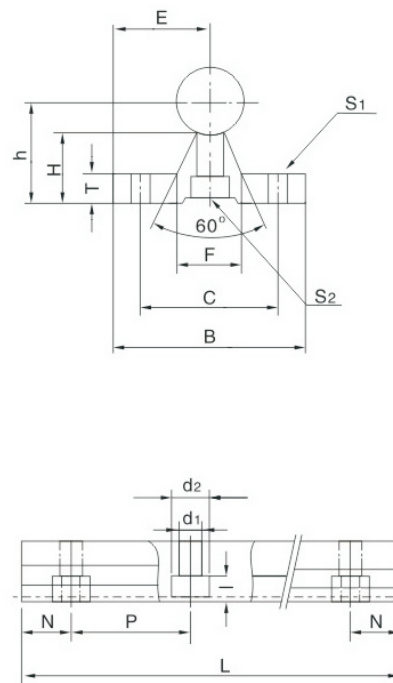

Address: 103, Varad Vinayak Complex, Sr.no. 26/1, Narhe, PUNE, 411041

www.technometent.co.in

Linear Motion Slider TBR Series TBR

Model No.	Shaft Dia.	Dimensions (mm)									Weight (kg/m)
		E	h	B	H	T	F	C	S ₁	S ₂	
TBR16	Φ 16	25	22.14	50	14.96	6	18.71	37	Φ 5.5	5.5X9.5X5.4	2.6
TBR20	Φ 20	27.5	29.01	55	19.37	8	18.96	40	Φ 5.5	5.5X9.5X5.4	4.3
TBR25	Φ 25	32.5	31.97	65	20.14	10	20	45	Φ 6.6	6.6X11X6.5	5.9
TBR30	Φ 30	37.5	36.52	75	22.45	12	22.96	55	Φ 6.6	6.6X11X6.5	8.4

Support Rail Standard Lengths and Dimensions

Model No.	TBR16	TBR20	TBR25	TBR30
Standard Length L (mm)	190	340	250	450
	240	640	450	850
	640	940	850	1250
	940	1240	1250	1450
N (mm)	20	20	25	25
P (mm)	150	150	200	200
Max Length (mm)	4000	4000	4000	4000